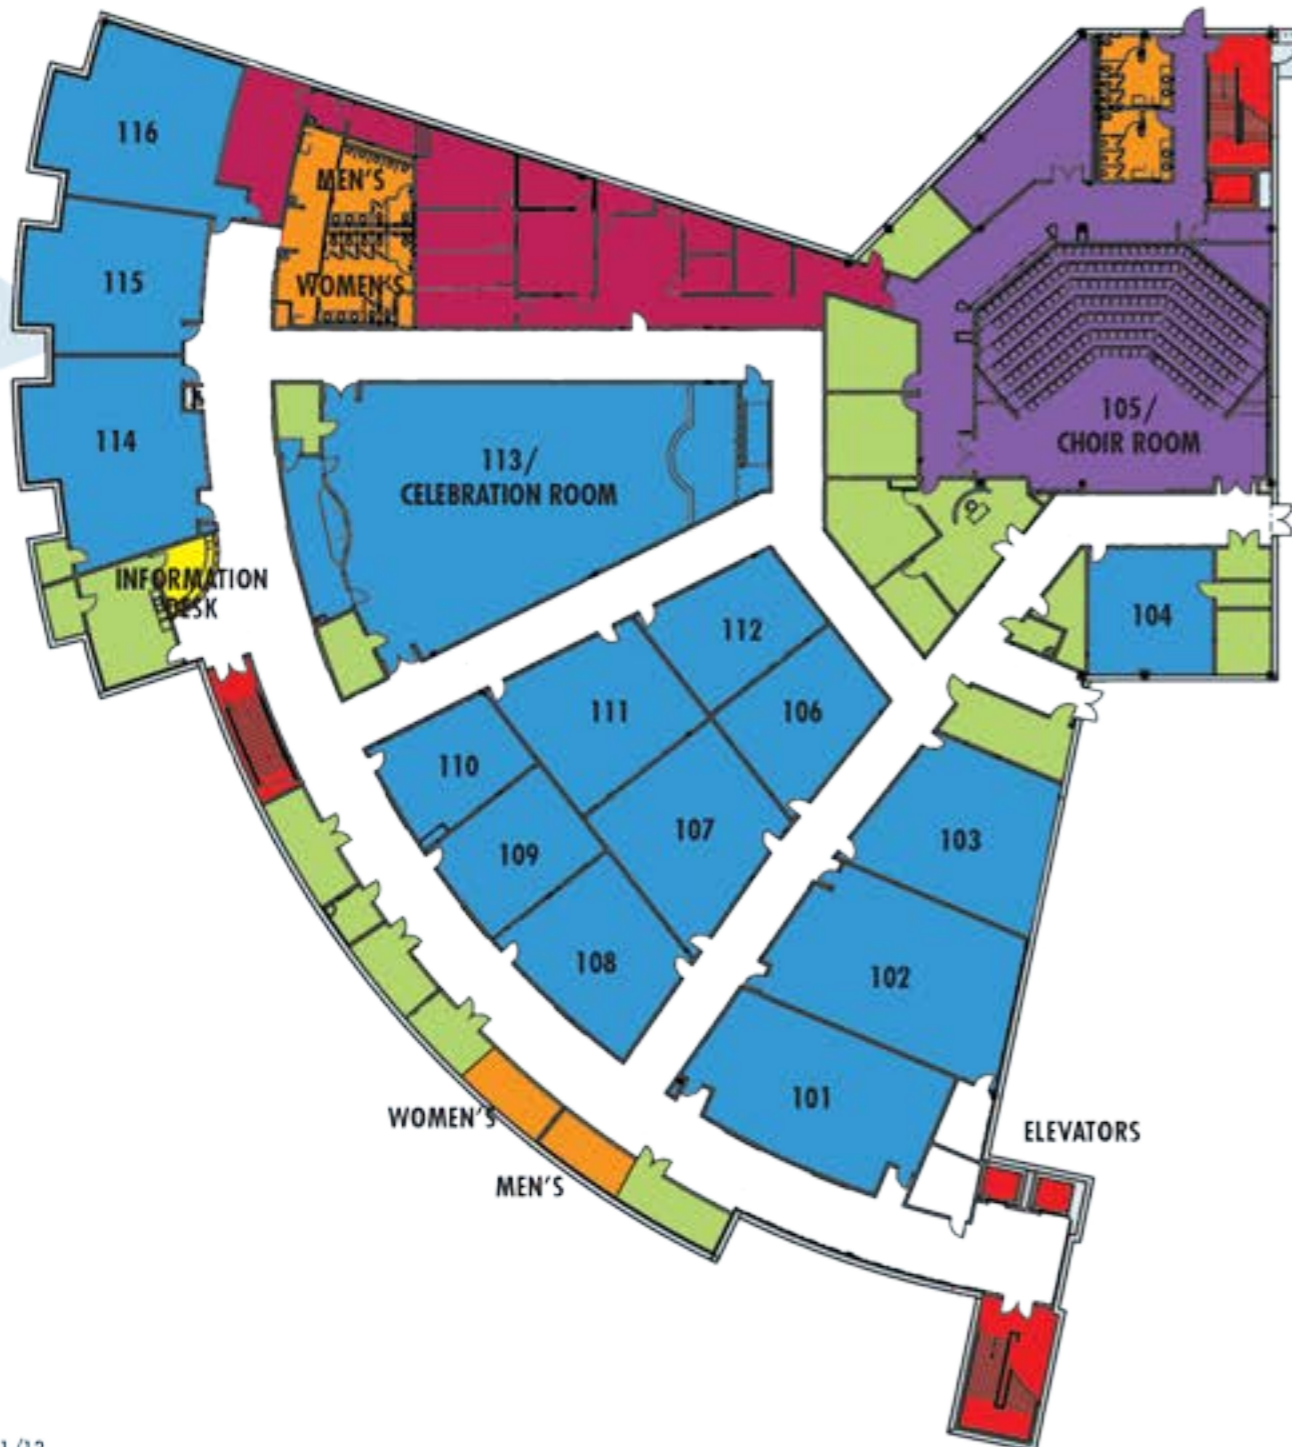

# Worship Building

## First Floor

- CLASSROOMS
- INFORMATION DESK
- RESTROOM FACILITIES
- STAIRS/ELEVATORS
- MEDIA MINISTRY
- CHOIR ROOM
- OFFICES/STORAGE

## Second Floor

- CLASSROOMS
- INFORMATION DESK/BOOKSTORE
- RESTROOM FACILITIES
- STAIRS/ELEVATORS
- MEDIA MINISTRY
- WORSHIP CENTER
- OFFICES/STORAGE
- CAFE

## First Floor

- CLASSROOMS
- RESTROOM FACILITIES
- STAIRS - EMERGENCY EXIT
- CHECK IN
- KIDZ KINGDOM THEATER
- STORAGE/ELECTRICAL