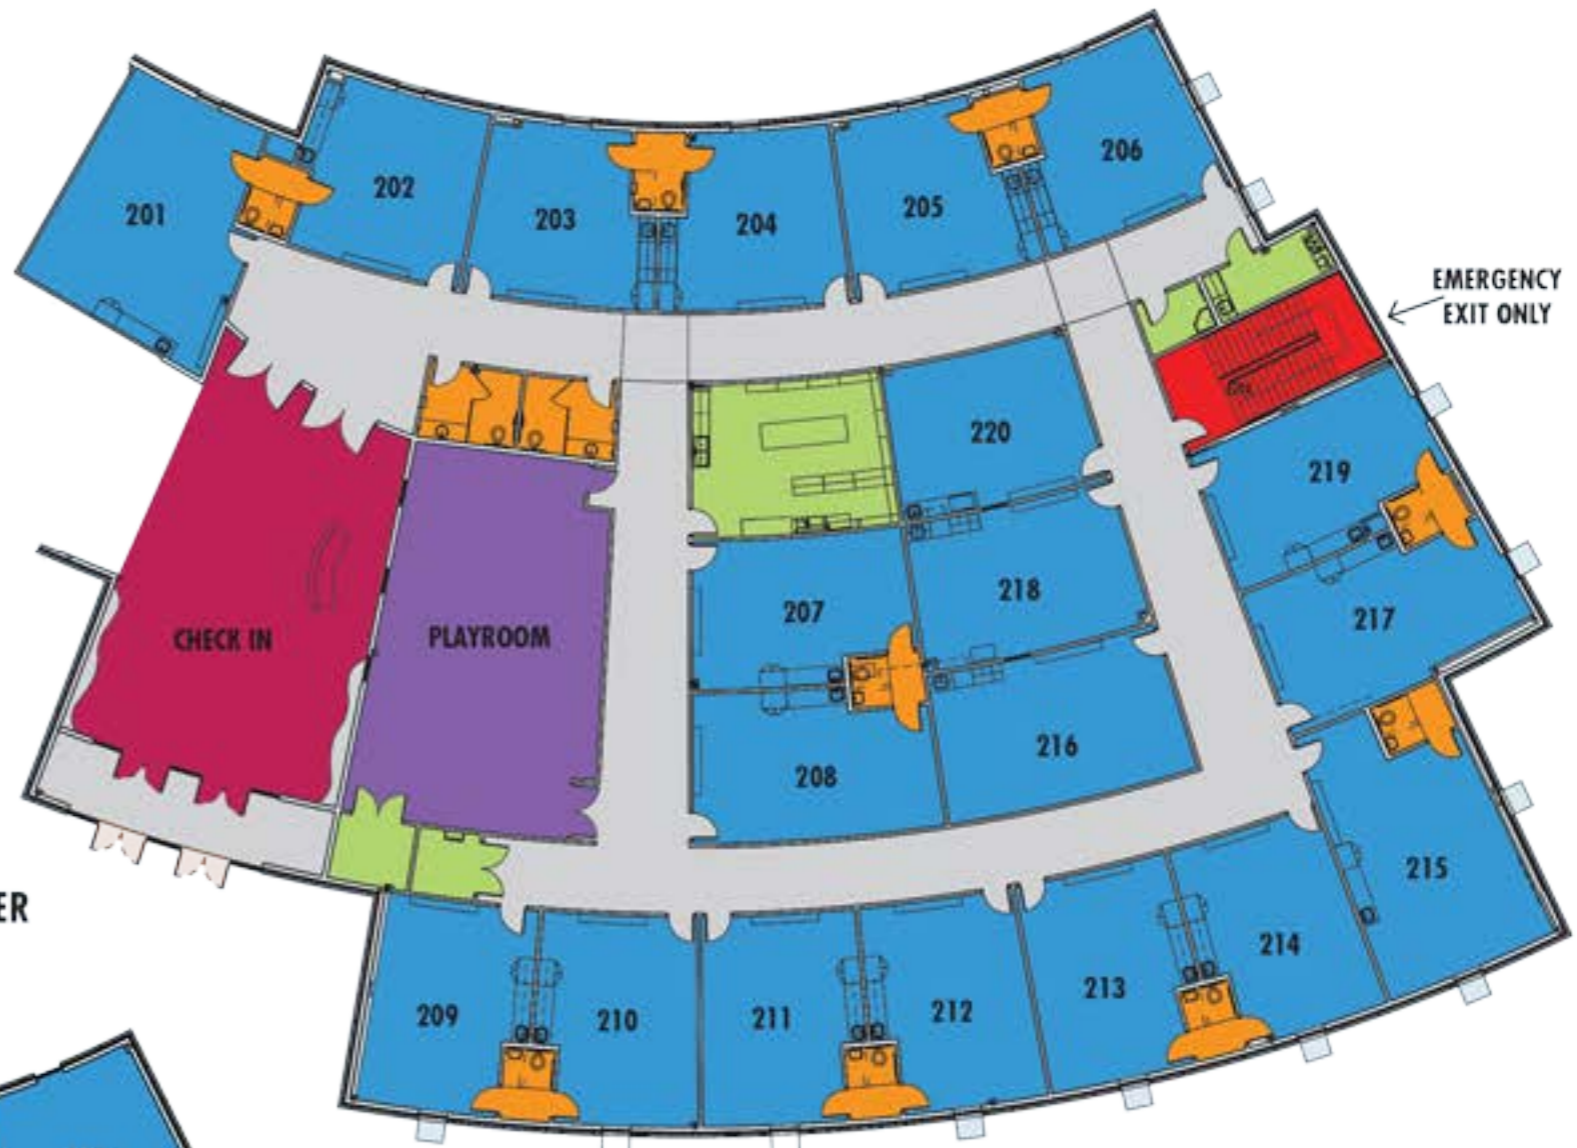

# Worship Building

## First Floor

- CLASSROOMS
- INFORMATION DESK
- RESTROOM FACILITIES
- STAIRS/ELEVATORS
- MEDIA MINISTRY
- CHOIR ROOM
- OFFICES/STORAGE

## Second Floor

- CLASSROOMS
- INFORMATION DESK/BOOKSTORE
- RESTROOM FACILITIES
- STAIRS/ELEVATORS
- MEDIA MINISTRY
- WORSHIP CENTER
- OFFICES/STORAGE
- CAFE

## First Floor

- CLASSROOMS
- RESTROOM FACILITIES
- STAIRS - EMERGENCY EXIT
- CHECK IN
- KIDZ KINGDOM THEATER
- STORAGE/ELECTRICAL